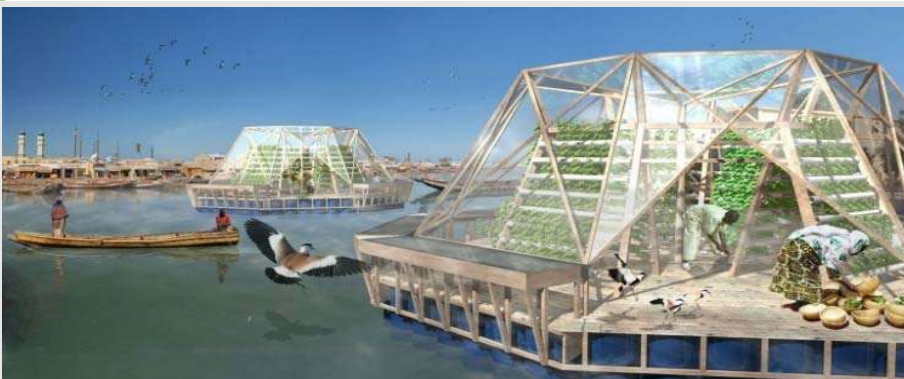

VARIATIONS ON THE TOPIC GREENHOUSE

International on-line workshop

Charakteristics of the workshop

The workshop aim is an ideological solution of the modern types of greenhouses and their concepts as a part of multifunctional educational - presentation complex. The context with the environment is important, highlighting the sustainability of the buildings, energy efficiency and ecofriendly solution.

The workshop is open to a variety of designs and non-traditional concepts with the possibility to design the greenhouse to the locality, which can be chose by each student or team, as a separate buildings, as a part of the buildings (superstructure, extension ...). It is necessary to address the spatial and functional link of the greenhouse to the environment.

The various designs and concepts, for example: modern production greenhouses, vertical greenhouses, educational orangeries, greenhouses in the botanical garden can be presented.

Schedule

- Deadline of publication of the workshop information:	7 October 2021
- Deadline of the workshop applications submission (name of the students, school, e-mail)	21 October 2021
- Workshop on-line opening, presentation of the topic, discussion	25 October 2021
- Deadline for the questions (sent by e-mail) about the topic	27 October 2021
- Answers to the questions will be sent by	28 October 2021
- Deadline for the submission of the workshop proposals /will be sent electronically	22 November 2021 - 23h59
- Presentation of the workshop proposals /max 300 sec	24 November 2021
- Evaluation and completion of the workshop	24 November 2021

Scale – at the study level, approximately.: 1: 500 / 1:1000 on the situation, and 1: 200 on the buildings. The scale will be adapted to the good readability of the images.

Jellyfish Barge
Image Source: Studio Mobile